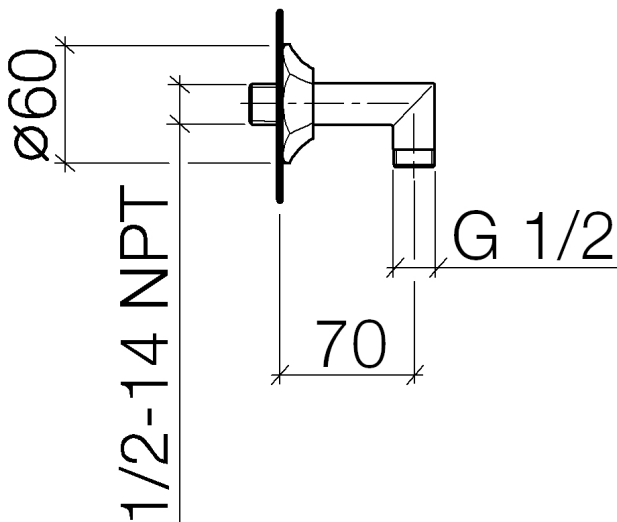

Bathtub - Madison
Wall elbow - polished chrome
Article number: 28 450 370-00

- 1/2" Shower outlet
- Flange diameter 2-3/8"
- 1/2" connection
- Internal backflow preventer.

polished chrome

Accessory is required for this item.

Dimensional drawing

All dimensions in mm / inch = mm x 0,0394

Bathtub - Madison
Wall elbow - polished chrome
Article number: 28 450 370-00

Flow rate chart

Bathtub - Madison
Wall elbow - polished chrome
Article number: 28 450 370-00

Required article

35 080 970-90 0010
Rough-in adapter -

Bathtub - Madison
Wall elbow - polished chrome
Article number: 28 450 370-00

Spare parts list

Number	Item Number	Designation	Number of units
--------	-------------	-------------	-----------------