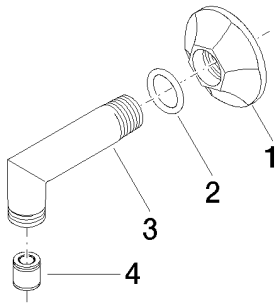

Bathtub - Madison
Wall elbow - polished chrome
Article number: 28 450 370-00

- 1/2" Shower outlet
- Flange diameter 2-3/8"
- 1/2" connection
- Internal backflow preventer.

polished chrome

Accessory is required for this item.

Dimensional drawing

All dimensions in mm / inch = mm x 0,0394

Bathtub - Madison
Wall elbow - polished chrome
Article number: 28 450 370-00

Flow rate chart

Bathtub - Madison
Wall elbow - polished chrome
Article number: 28 450 370-00

Required article

35 080 970-90 0010
Rough-in adapter -

Bathtub - Madison
Wall elbow - polished chrome
Article number: 28 450 370-00

Spare parts list

Number	Item Number	Designation	Number of units
--------	-------------	-------------	-----------------