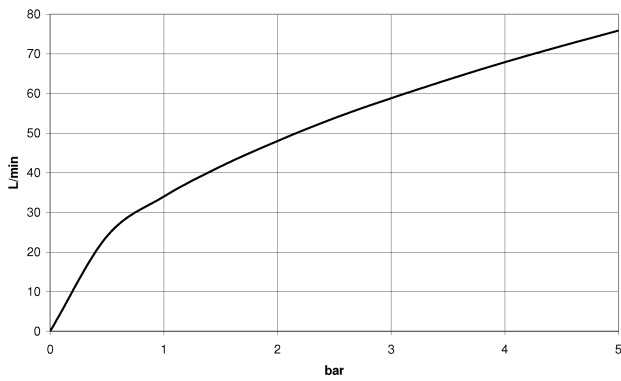

Bathtub - Madison
Wall elbow - polished chrome
Article number: 28 450 370-00

- 1/2" Shower outlet
- Flange diameter 2-3/8"
- 1/2" connection
- Internal backflow preventer.

polished chrome

Accessory is required for this item.

Dimensional drawing

All dimensions in mm / inch = mm x 0,0394

Bathtub - Madison
Wall elbow - polished chrome
Article number: 28 450 370-00

Flow rate chart

Bathtub - Madison
Wall elbow - polished chrome
Article number: 28 450 370-00